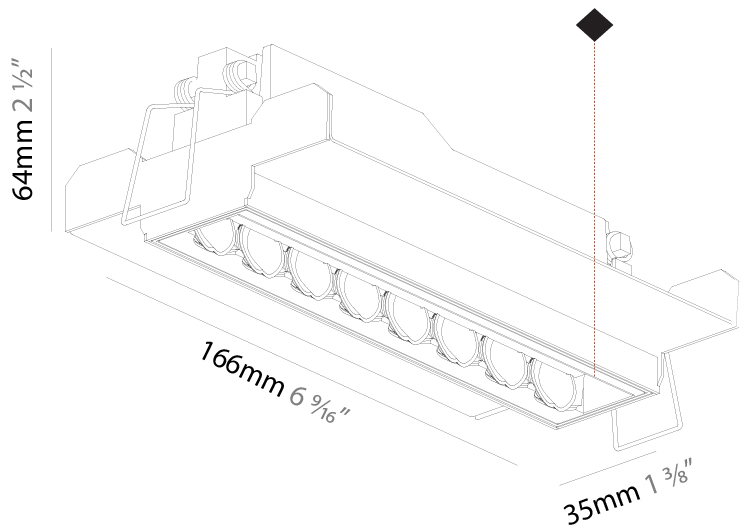

PHYSICAL

Shape: Rectangle
Length (mm): 166
Length (in): 6 ⁹/₁₆
Width (mm): 35
Width (in): 1 ³/₈
Height (mm): 64
Height (in): 2 ¹/₂
Ceiling Thickness (mm): 12.5
Ceiling Thickness (in): 1/2
Min. Recessing Depth (mm): 100
Min. Recessing Depth (in): 3 ¹⁵/₁₆
Weight (kg): 0.535
Weight (lbs): 1.18
Fixture Finish: SSR / BKV / CWI / CRY / HAB / UFT / ITA / RUA / FTG / MYG / LOD / PUS / FRO / FUP / KIA / POP / BLS / SPG / MEY / GOH / CHC / COM / ABZ / JAG / OBR / MOS / ROR
Holder Finish: WHI / BLK
Fixture Material: Aluminum Die Cast
Cut-out Measurements: 173mm / 6 13/16" x 42mm / 1 5/8"

ELECTRICAL

Lamp Type: LED (Zhaga Standard)
Input Wattage (W): 19
Total Output Wattage (W): 17.2
Dimming: Tri-Mode (Non-Dimming and Phase Dimming (120Vac only) and 0-10V Dimming)
Driver Included: No
Driver Location: Recessed Housing
Driver Type: Constant Current - Universal
Driver Class: Class 2
Housing: See components
Input Voltage (V): 120 - 277
Constant Current (MA): 700

LED

Number of LEDs: 8
Color Temperature (°K): 2700 / 3000 / 3500 / 4000
Max. Delivered Lumen (lm): 1270 / 1270 / 1513 / 1544
Nominal Lumen (lm): 1492 / 1492 / 1778 / 1814
CRI: >90 CRI
Lamp Life (hrs): 50000
Upon Request: Special Color Temperature

OPTICAL

Upon Request: Special Beam Angles

RATINGS AND CERTIFICATIONS

Certified By: CSA Certified to UL and CSA Standards

IP rating: IP20
Zaneen Company Inc. © 2026, T 1800-388-3382, F 416-247-9319, www.zaneen.com