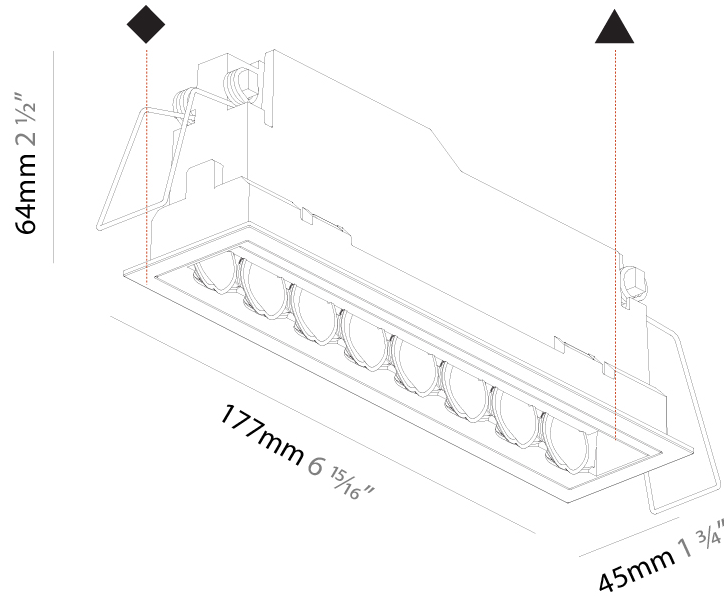

GENERAL

Series: Magiq Hollow Wallwash
Subseries: Magiq Hollow Wallwash Korona
Partner: Prolicht
Division: Architectural
Installation: Recessed
Product Type: Wallwash
Mounting Location: Ceiling
Light Distribution: Downlight

PHYSICAL

Shape: Rectangle
Length (mm): 177
Length (in): 6 ¹⁵/₁₆
Width (mm): 45
Width (in): 1 ³/₄
Height (mm): 64
Height (in): 2 ¹/₂
Ceiling Thickness (mm): 5 - 30
Min. Recessing Depth (mm): 100
Min. Recessing Depth (in): 3 ¹⁵/₁₆
Weight (kg): 0.395
Weight (lbs): 0.87
Fixture Finish: SSR / BKV / CWI / CRY / HAB / UFT / ITA / RUA / FTG / MYG / LOD / PUS / FRO / FUP / KIA / POP / BLS / SPG / MEY / GOH / CHC / COM / ABZ / JAG / OBR / MOS / ROR
Holder Finish: WHI / BLK
Fixture Material: Aluminum Die Cast

ELECTRICAL

Lamp Type: LED (Zhaga Standard)
Input Wattage (W): 19
Total Output Wattage (W): 17.2
Dimming: Tri-Mode (Non-Dimming and Phase Dimming (120Vac only) and 0-10V Dimming)
Driver Included: No
Driver Location: Remote
Driver Type: Constant Current - Universal
Driver Class: Class 2
Input Voltage (V): 120 - 277
Constant Current (MA): 700

LED

Number of LEDs: 8
Color Temperature (°K): 2700 / 3000 / 3500 / 4000
Max. Delivered Lumen (lm): 1110 / 1180 / 1323 / 1350
CRI: >90 CRI
Efficiency (%): 82.3
Lamp Life (hrs): 50000

OPTICAL

RATINGS AND CERTIFICATIONS

Certified By: CSA Certified to UL and CSA Standards
IP rating: IP20